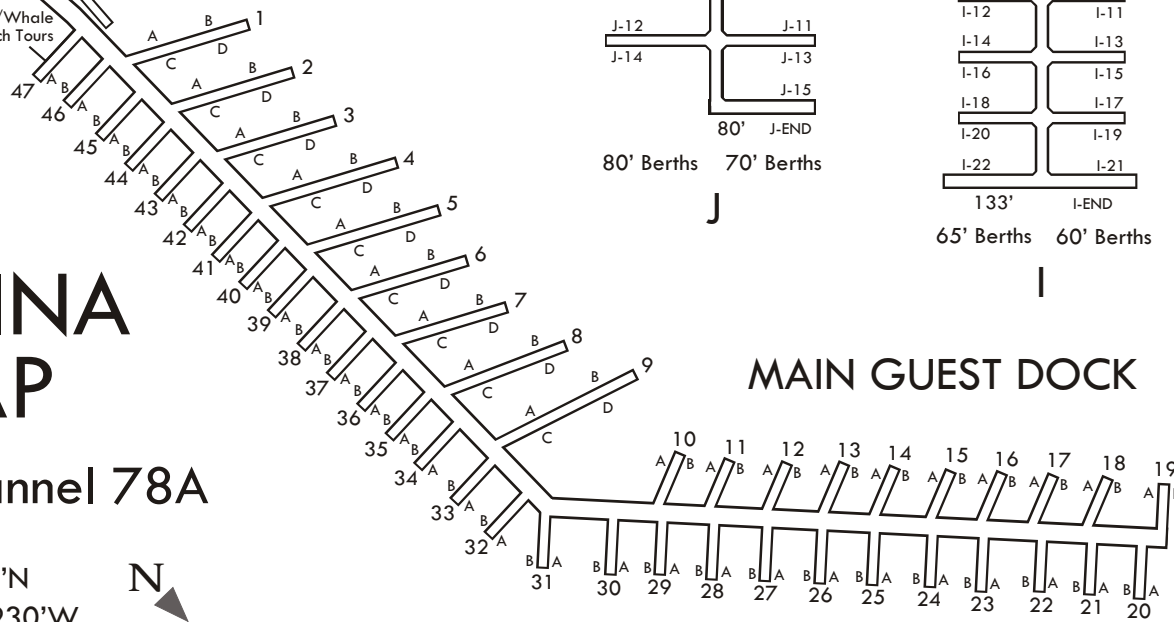

BOAT LAUNCH

A-Side Tie

PERMANENT MOORAGE

MARINA MAP

VHF Channel 78A

Lat 48°.3645'N
Long 123°.0930'W

MAIN GUEST DOCK

ROCHE HARBOR

EST. 1886 SAN JUAN ISLAND, WASHINGTON