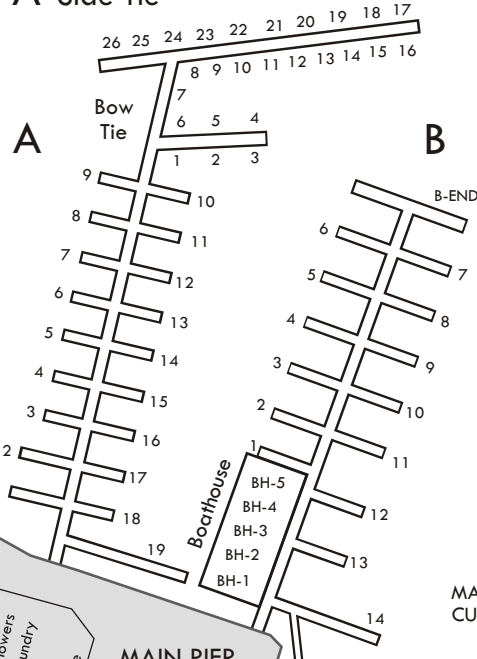

BOAT LAUNCH

A-Side Tie

PERMANENT MOORAGE

MARINA MAP

VHF Channel 78A

Lat 48°.3645'N
Long 123°.0930'W

MAIN GUEST DOCK

ROCHE HARBOR

EST. 1886 SAN JUAN ISLAND, WASHINGTON