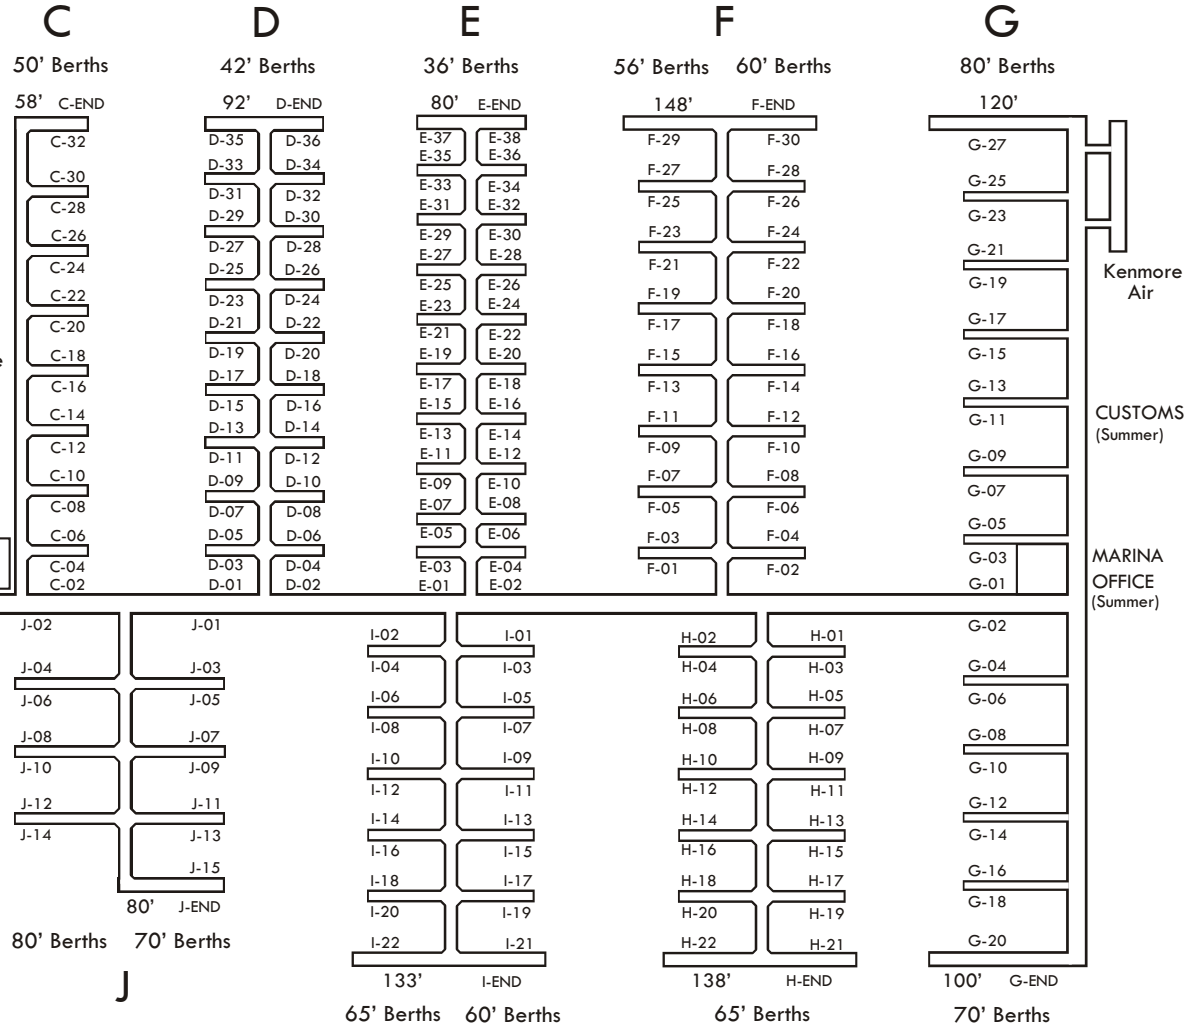

BOAT LAUNCH

A-Side Tie

PERMANENT MOORAGE

MARINA MAP

VHF Channel 78A

Lat 48°.3645'N
Long 123°.0930'W

MAIN GUEST DOCK

ROCHE HARBOR

EST. 1886 SAN JUAN ISLAND, WASHINGTON